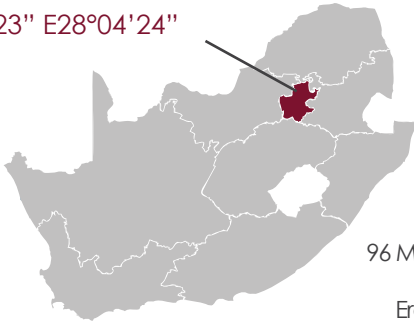

S25°49'23" E28°04'24"

96 Main Road (M26)
Hennops River
Erasmia, Pretoria

Velmore Hotel Estate consists of two luxury hotels and fifteen function venues. Velmore Hotel Estate is a stunning establishment aimed at the affluent luxury market. The Velmore Grande is the ultimate in luxury and opulent excess – from its oversized rooms to its extravagant finishes. Velmore Hotel Estate is conveniently located between Pretoria and Johannesburg with a tranquil setting that borders the Hennops River and offers beautiful views of the Magaliesberg Mountains.